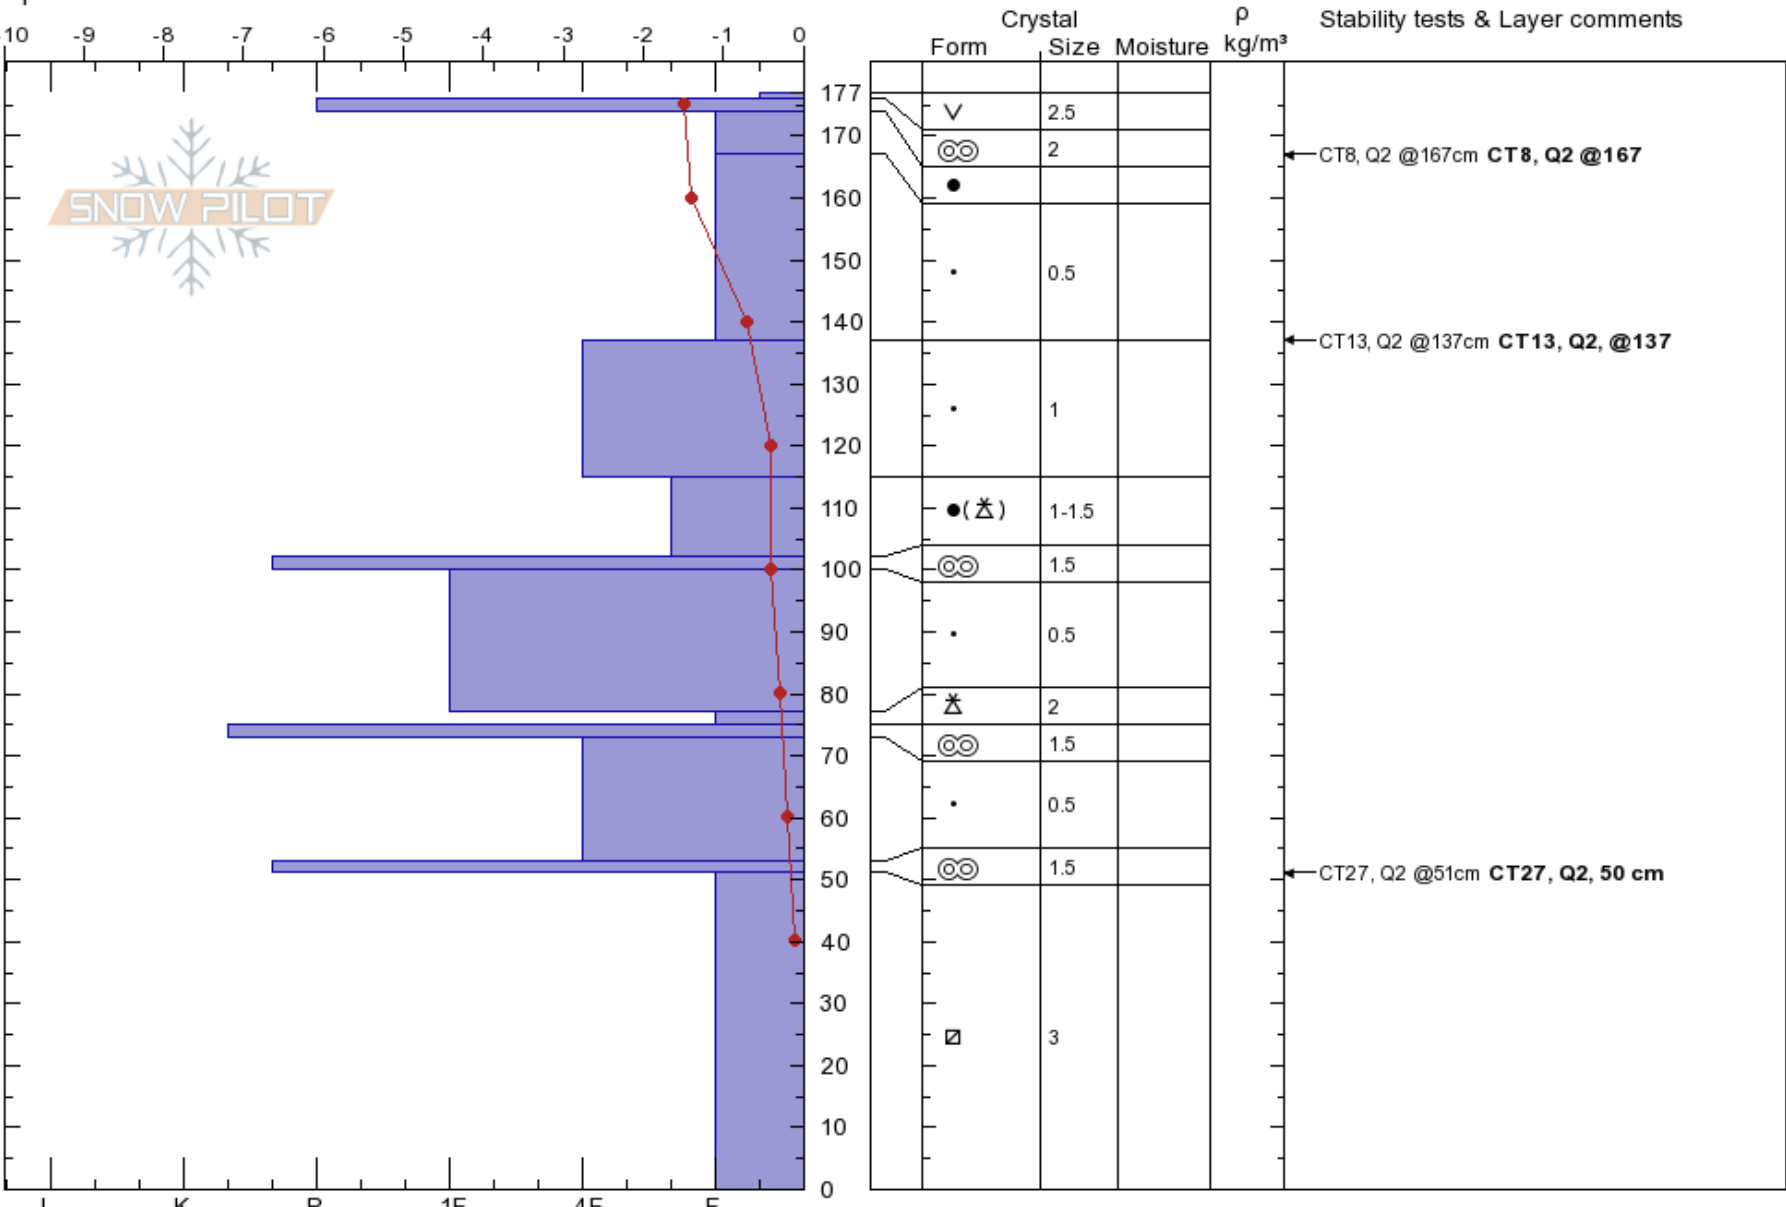

Maluk Rezen North  
 Vitosha  
 Bulgaria  
 Elevation: 2150 m  
 Aspect: NW  
 Specifics: Practice Pit

Momchil Panayotov  
 13/03/2020 - 12:00  
 Co-ord:  
 Slope Angle: 40°  
 Wind Loading: previous

Stability: **Good**  
 Air Temperature: 6.5°C  
 Sky Cover: CLR  
 Precipitation: NO  
 Wind: **Calm**

HS:177  
 PF:40  
 PS:1  
 Layer Notes:  
 167-137cm: **Problematic layer**

Notes: warm days after big storm with lots of wet snow, numerous wet slabs in other mountain regions. No visible wet avalanches in this mountain. The sun-exposed locations are with wetter snow at noon and afternoon, the top part freezing at night.